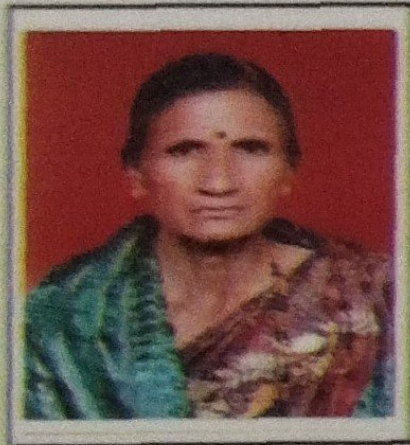

NK NIRMAL SACHIN UTTAMRAO

666666

DOB : 26 Jul 1982

DOM : 22 Nov 2022

NK

PU 0000 0782 2779

ARMY

O+ve

ESM : NK NIRMAL SACHIN UTTAMRAO

Father

DOB : 01 Jul 1956

DOM : 22 Nov 2022

PU 0000 0782 2820

A handwritten signature in blue ink, located below the portrait photograph.

NIRMAL VIMAL UTTAMRA

ESM : NK NIRMAL SACHIN UTTAMRAO